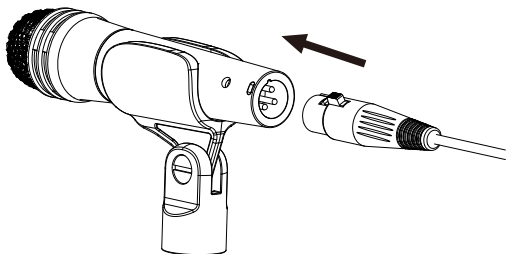

BOYA

BY-BM57

Cardioid Dynamic Instrument Microphone

专业乐器演出有线麦克风

Instruction Manual
说明书

Introduction

Thanks for purchasing the BOYA BY-BM57 cardioid dynamic instrument microphone.

The BY-BM57 is a professional quality dynamic mic with extremely rugged and durable construction. It provides excellent sound quality during original instrument recording, vocal recording or live event performance.

Compact design allows easy assembling on any device with an 6.35mm mic jack. Built in mic mount greatly prevent back ground noise caused by shocking.

Package contents

- Cardioid dynamic microphone
- XLR female to 6.35mm male adapter cable
- Microphone mount
- Carrying bag
- User guide

Components

1. Microphone head
2. XLR 3-pin connector
3. XLR female to 6.35mm male adapter cable
4. Microphone mount

Operations

1. Fix the microphone on the mic stand
2. Connect the XLR female plug to the mic as picture shows

3. Connect the 6.35mm male plug into music instrument

Features

- Clearly reproduce instrument and vocal sound
- Ideal for picking sound from percussion like drums, or other instruments and speakers
- Excellent cardioid polar pattern
- Built-in pop filter
- Durable aluminum and zinc alloy body
- XLR cable and mic mount included