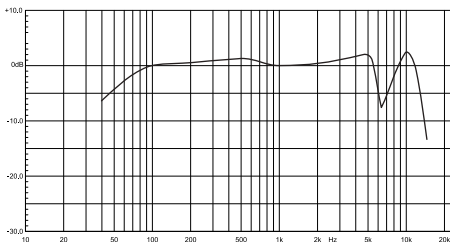

Specifications

Transducer :	Dynamic
Polar pattern :	Cardioid
Frequency range :	40Hz-15kHz
Sensitivity :	-65±3dB, 0dB=1V/Pa, 1kHz
Output Impedance :	300Ω
Connector :	XLR female to 6.35mm male
Cable length :	5.0m (16.4ft)
Dimension :	Φ38*162mm (Φ1.5x6.3")
Weight :	342g (12oz)

FREQUENCY RESPONSE