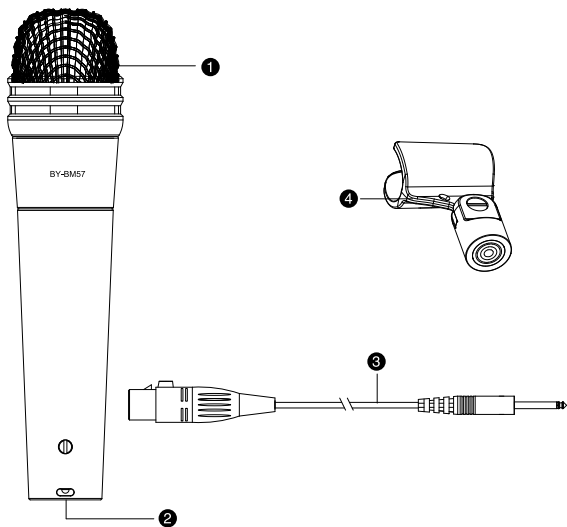

BOYA

BY-BM57

Cardioid Dynamic Instrument Microphone

专业乐器演出有线麦克风

Instruction Manual
说明书

Introduction

Thanks for purchasing the BOYA BY-BM57 cardioid dynamic instrument microphone.

The BY-BM57 is a professional quality dynamic mic with extremely rugged and durable construction. It provides excellent sound quality during original instrument recording, vocal recording or live event performance.

Compact design allows easy assembling on any device with an 6.35mm mic jack. Built in mic mount greatly prevent back ground noise caused by shocking.

Package contents

- Cardioid dynamic microphone
- XLR female to 6.35mm male adapter cable
- Microphone mount
- Carrying bag
- User guide

Components

1. Microphone head
2. XLR 3-pin connector
3. XLR female to 6.35mm male adapter cable
4. Microphone mount

Operations

1. Fix the microphone on the mic stand
2. Connect the XLR female plug to the mic as picture shows

3. Connect the 6.35mm male plug into music instrument

Features

- Clearly reproduce instrument and vocal sound
- Ideal for picking sound from percussion like drums, or other instruments and speakers
- Excellent cardioid polar pattern
- Built-in pop filter
- Durable aluminum and zinc alloy body
- XLR cable and mic mount included