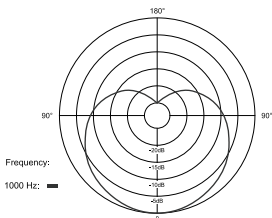

POLAR RESPONSE