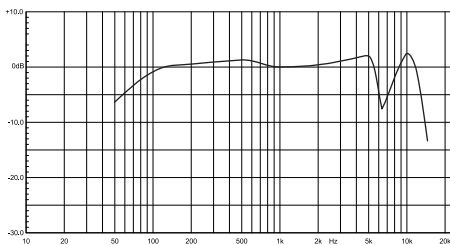

Specifications

Transducer:	Dynamic
Polar pattern:	Cardioid
Frequency range:	50Hz-15kHz
Sensitivity:	-65±3dB, 0dB=1V/Pa, 1kHz
Output Impedance:	300Ω
Connector:	XLR female to 6.35mm male
Cable length:	5.0m (16.4ft)
Dimension:	Φ53*164mm (Φ2.0x6.4")
Weight:	310g (11oz)

FREQUENCY RESPONSE