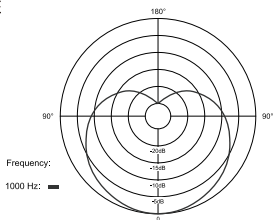

POLAR RESPONSE