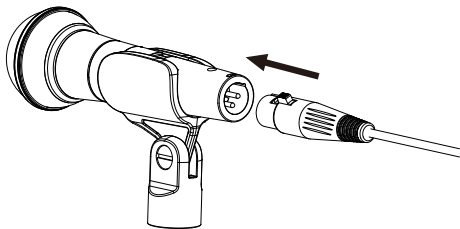

Operations

1. Fix the microphone on the mic stand
2. Connect the XLR female plug to the mic as picture shows

3. Connect the 6.35mm male plug into recording device
4. Switch the button to "on" and start recording

Features

- Ideal for vocal recording such as singing and speech
- Excellent cardioid polar pattern
- Isolation capsule helps reduce operating noise
- Built-in pop filter
- Durable aluminum and zinc alloy body
- Customized frequency response
- XLR cable and mic mount included