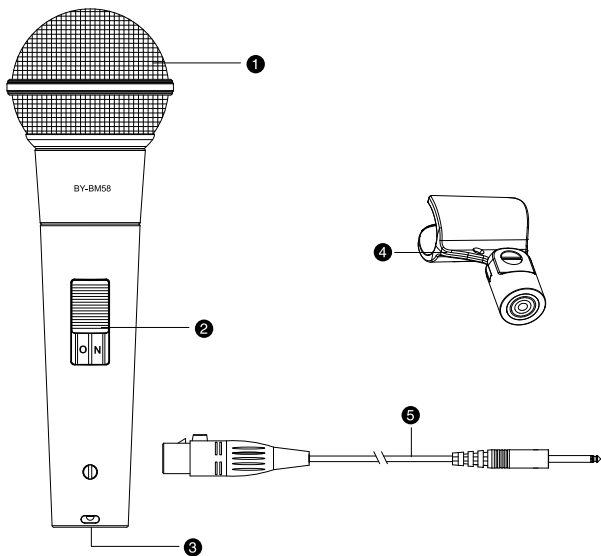

## **Introduction**

Thanks for purchasing the BOYA BY-BM58 cardioid dynamic vocal microphone.

The BY-BM58 is a cardioid dynamic vocal handheld microphone, it's your ideal choice for capturing vocal and speech performance in applications like live stage, theater, rehearsals, meetings and more.

Compact design allows easy assembling on any device with an 6.35mm mic jack. Built in mic mount greatly prevent back ground noise caused by shocking.

## Components

1. Microphone head
2. On-off button
3. XLR 3-pin connector
4. XLR female to 6.35mm male adapter cable
5. Microphone mount

### 产品结构

1. 单向麦克风头
2. 开关机键 (ON/OFF)
3. 卡侬线转接口
4. 卡侬转6.35mm线
5. 麦克风支架