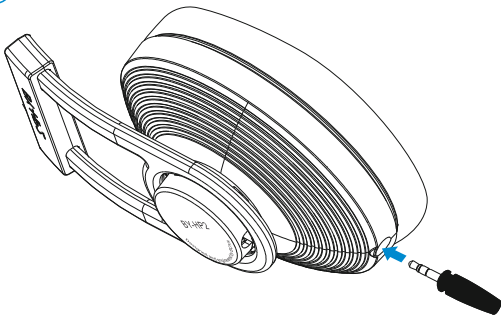

PROFESSIONAL MONITOR HEADPHONE

专业录音监听耳机

BY-HP2

The **BOYA BY-HP2** is a circumaural ergonomic professional monitoring headphone, it has high resolution, high performed midrange frequency and high-fidelity output, which could well prevent distortion and offer a pure original sound. With a 300mW maximum power, it better compatible with audio recording, post-production or any other high-power devices, to reproduce you every details of sound.

BOYA BY-HP2 是一款符合人体工程学的专业录音监听耳机，具备高解析力，良好的中频以及高保真输出，无过多的音染，原味呈现。300mW 的最大输入功率，更好的兼容录音，后期制作等大功率设备，保证录音音频不失真，真实还原每个细节。

Rotating to lock 旋转锁定设计

①

②

③

Elastic telescopic headband 弹性伸缩头带

6.35mm audio adapter assembling 6.35毫米转接头使用方式