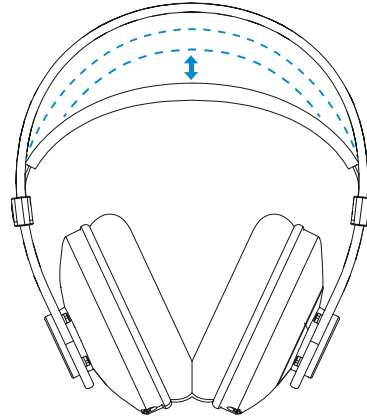

PROFESSIONAL MONITOR HEADPHONE

专业录音监听耳机

BY-HP2

The **BOYA BY-HP2** is a circumaural ergonomic professional monitoring headphone, it has high resolution, high performed midrange frequency and high-fidelity output, which could well prevent distortion and offer a pure original sound. With a 300mW maximum power, it better compatible with audio recording, post-production or any other high-power devices, to reproduce you every details of sound.

BOYA BY-HP2 是一款符合人体工程学的专业录音监听耳机，具备高解析力，良好的中频以及高保真输出，无过多的音染，原味呈现。300mW 的最大输入功率，更好的兼容录音，后期制作等大功率设备，保证录音音频不失真，真实还原每个细节。

Rotating to lock 旋转锁定设计

①

②

③

Elastic telescopic headband 弹性伸缩头带

6.35mm audio adapter assembling 6.35毫米转接头使用方式