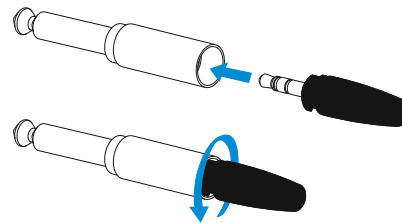

PROFESSIONAL MONITOR HEADPHONE

专业录音监听耳机

BY-HP2

The **BOYA BY-HP2** is a circumaural ergonomic professional monitoring headphone, it has high resolution, high performed midrange frequency and high-fidelity output, which could well prevent distortion and offer a pure original sound. With a 300mW maximum power, it better compatible with audio recording, post-production or any other high-power devices, to reproduce you every details of sound.

BOYA BY-HP2 是一款符合人体工程学的专业录音监听耳机，具备高解析力，良好的中频以及高保真输出，无过多的音染，原味呈现。300mW 的最大输入功率，更好的兼容录音，后期制作等大功率设备，保证录音音频不失真，真实还原每个细节。

Rotating to lock 旋转锁定设计

①

②

③

Elastic telescopic headband 弹性伸缩头带

6.35mm audio adapter assembling 6.35毫米转接头使用方式